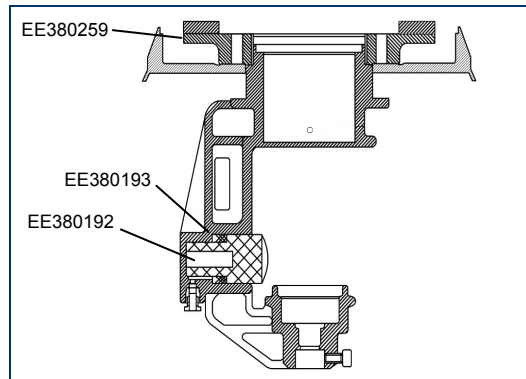

## Brake Piston & Seal Ring

For ICBT "N" Magnetic Spindle

**EE380192**

Brake Piston, ICBT N-Spindle

OEM REF#: 92006602

**EE380193**

Seal Ring for Brake Piston, ICBT N-Spindle

OEM REF#: 318669